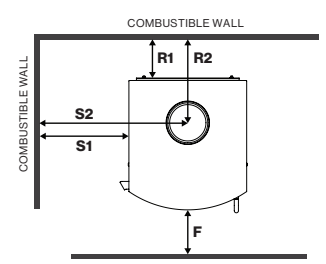

*All dimensions are in millimeters (mm) unless specified otherwise and are shown without side shields fitted (if available). In the interest of product development, Glen Dimplex Australia Pty Ltd reserve the right to change product specifications without prior notice. Refer to the IOM online for the latest up to date information.

DIMENSIONS

CLEARANCES

Corner Installation

Corner - C1	225mm
Corner - C2	500mm
Floor - F	250mm

Standard Installation

	Single rear flue shield	Decromesh + inner shield OR Solid outer + inner shield
Side - S1	450mm	450mm
Side - S2	677mm	677mm
Rear - R1	75mm	125mm
Rear - R2	248mm	298mm
Floor - F	250mm	250mm