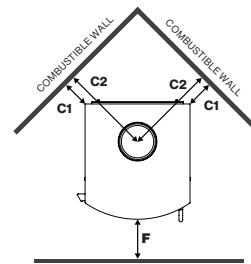

*All dimensions are in millimeters (mm) unless specified otherwise and are shown without side shields fitted (if available). In the interest of product development, Glen Dimplex Australia Pty Ltd reserve the right to change product specifications without prior notice. Refer to the IOM online for the latest up to date information.

DIMENSIONS

CLEARANCES

Corner Installation

Corner - C1	225mm
Corner - C2	500mm
Floor - F	250mm

Standard Installation

	Single rear flue shield	Decromesh + inner shield OR Solid outer + inner shield
Side - S1	450mm	450mm
Side - S2	677mm	677mm
Rear - R1	75mm	125mm
Rear - R2	248mm	298mm
Floor - F	250mm	250mm