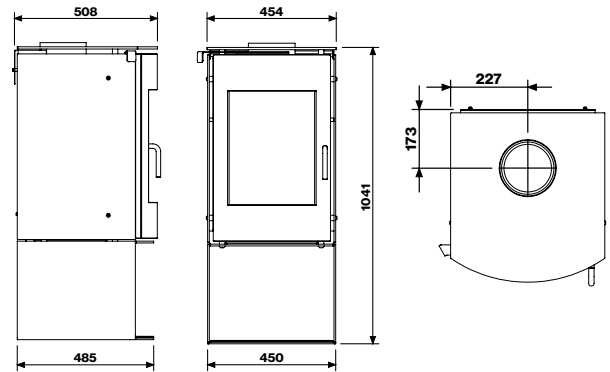

nectre.com.au

nectre. N60 NAKED

- Steel door with ceramic glass
- Highly efficient of up to 84%
- Choice of three exterior coverings
- Black metallic paint finish
- Heats up to 170m²
- 11.4kW Max average heat output
- 73% efficiency on average
- Emissions of only 0.60g/kg
- Dimensions: 454w x 508d x 1041h
- Maximum log width: 300mm
- Weight: 190kg
- Freestanding convection heating

*Estimated output depending upon operating conditions.
All dimensions are in millimeters (mm) unless specified otherwise.

BASE OPTIONS CURVED, NAKED

Space Heat Suitable for medium to large homes (3-4 bedrooms)
Output

*All dimensions are in millimeters (mm) unless specified otherwise and are shown without side shields fitted (if available). In the interest of product development, Glen Dimplex Australia Pty Ltd reserve the right to change product specifications without prior notice. Refer to the IOM online for the latest up to date information.

DIMENSIONS

CLEARANCES

Corner Installation

Corner - C1	225mm
Corner - C2	500mm
Floor - F	250mm

Standard Installation

	Single rear flue shield	Decromesh + inner shield OR Solid outer + inner shield
Side - S1	450mm	450mm
Side - S2	677mm	677mm
Rear - R1	75mm	125mm
Rear - R2	248mm	298mm
Floor - F	250mm	250mm